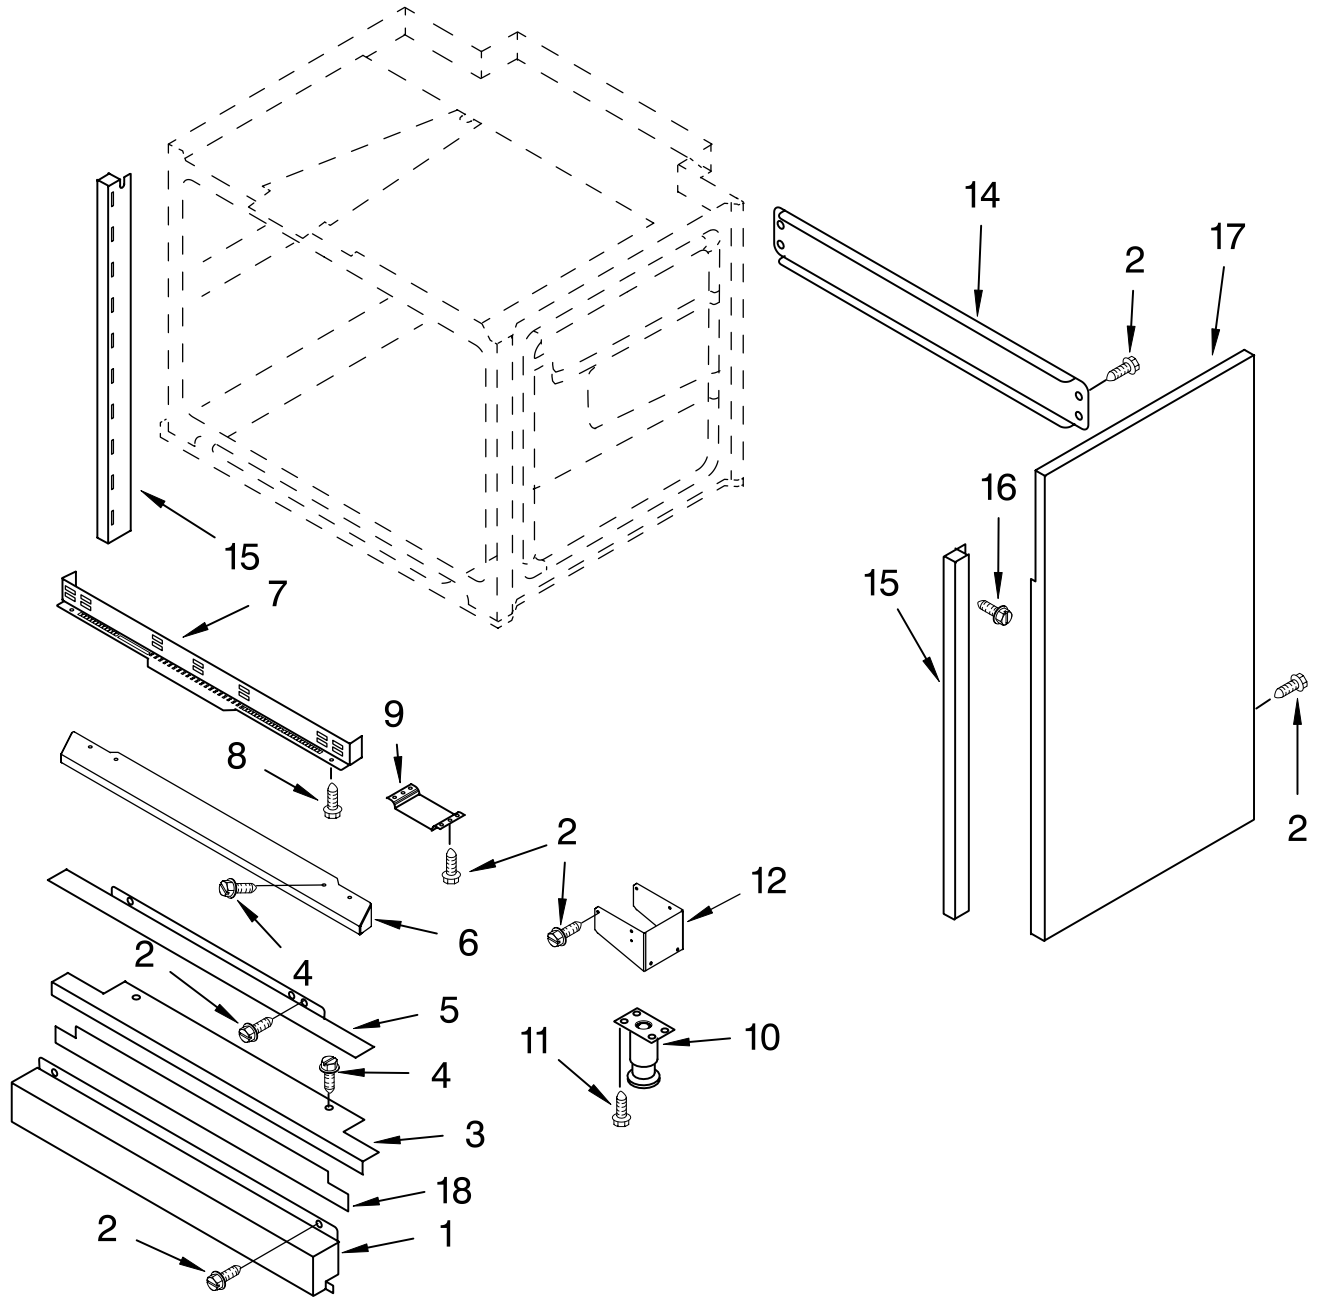

CHASSIS PARTS

For Model:KDRP462LSS07
(Stainless Steel)

Illus. No.	Part No.	DESCRIPTION
1	4452803	Vent, Bottom Lower
2	4449809	Screw, 8-18 x 3/8
3	8301087	Backer, Trim Lower
4	3400837	Screw, 8-18 x 3/8
5	8301225	Deflector, Center
6	8300978	Vent, Bottom Upper
7	4455983	Vent, Center
	4453327	Gasket
	3400805	Screw (4)

Illus. No.	Part No.	DESCRIPTION
8	3196537	Screw, 8-18 x 3/8
9	4455604	Bracket, Mounting Regulator
10	4452430	Foot Assembly
11	3400518	Screw, 5/16-12 x 5/8
12	4455644	Gusset
14	4452434	Brace, Rear

Illus. No.	Part No.	DESCRIPTION
15		Trim, Front
	4452804	Right Side
	4453205	Left Side
16	3196537	Screw, 8-18 x 3/8
17		Side Chassis
	4452418	Right Side
	4452419	Left Side
18	8300154	Insulation

FOR ORDERING INFORMATION REFER TO PARTS PRICE LIST